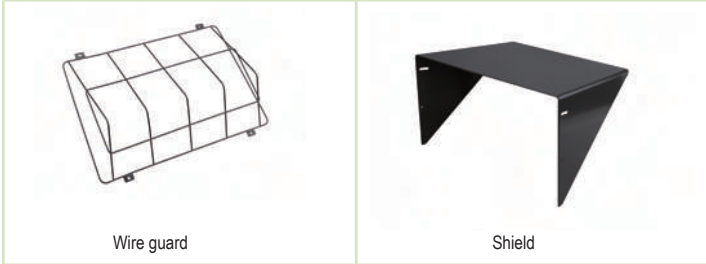

LED WALLPACK LIGHT

ACCESSORIES