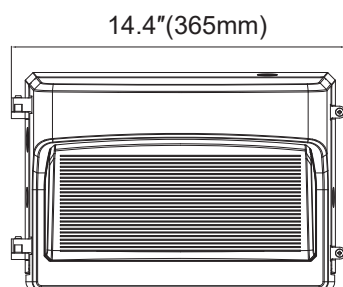

DESCRIPTION

- ◆ CCT selectable (3000K,4000K,5000K).
- ◆ 0-10V dimming capability is standard.
- ◆ Integral photocell is standard.
- ◆ Wattage selectable.
- ◆ UL, cUL,DLC5.1 premium certificate.
- ◆ 5-year warranty.
- ◆ Wet (IP65) rating.

LED CUTOFF WALL PACK

Watt	Voltage	Lumens	Efficacy	Net Weight	Beam Angle	Wattage Selectable	CCT Selectable	PF	CRI
40W	120-277 Vac	5400-5600 lm	135-140 lm/w	2.2 KG	96°79° 94°70°	Wattage adjustable 25%-100%	3000K 4000K 5000K	≥0.9	>80
60W		7800-8400 lm	130-140 lm/w	2.3 KG	101°73° 95°74°				
80W		10560-11680 lm	132-146 lm/w	2.6 KG	96°80° 96°72°				
100W		13000-14000 lm	130-140 lm/w	2.6 KG	97°75° 97°77°				

DIMENSIONS

40W, 60W, 80W, 100W

INSTALLATION DIAGRAM