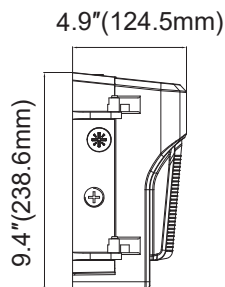

LED CUTOFF WALL PACK

Watt	Voltage	Lumens	Efficacy	Net Weight	Beam Angle	Wattage Selectable	CCT Selectable	PF	CRI
40W	120-277 Vac	5400-5600 lm	135-140 lm/w	2.2 KG	96°79° 94°70°	Wattage adjustable 25%-100%	3000K 4000K 5000K	≥0.9	>80
60W		7800-8400 lm	130-140 lm/w	2.3 KG	101°73° 95°74°				
80W		10560-11680 lm	132-146 lm/w	2.6 KG	96°80° 96°72°				
100W		13000-14000 lm	130-140 lm/w	2.6 KG	97°75° 97°77°				

DIMENSIONS

40W, 60W, 80W, 100W

INSTALLATION DIAGRAM