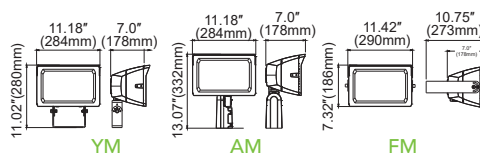

LED FLOOD LIGHT

ACCESSORIES

Knuckle bracket (AM)	Yoke mounting bracket (YM)	Flood mounting bracket (FM)
Knuckle bracket (AM)	Yoke mounting bracket (YM)	Flood mounting bracket (FM)

Watt	Voltage	Lumens	Efficacy	Net Weight	Wattage Selectable	CCT Selectable	PF	CRI	Beam Angle
15W	120-277 Vac	1950-2250 lm	130-145 lm/w	1.0 KG	Wattage adjustable range 20%-100%	3000K 4000K 5000K	≥0.9	>80	7H7V 7H6V 6H6V 5H5V
30W	220-240 Vac	3900-4500 lm	130-145 lm/w	1.0 KG					
60W	120-277 Vac	7800-9000 lm	130-145 lm/w	3.5 KG					
80W		10400-12000 lm	130-145 lm/w	5.0 KG					
100W		13000-15000 lm	130-145 lm/w	5.0 KG					
150W		220-240 Vac	19500-22500 lm	130-145 lm/w					
200W	277-480 Vac	26000-30000 lm	130-145 lm/w	5.8 KG					
240W		31200-36000 lm	130-145 lm/w	7.0 KG					
300W		39000-45000 lm	130-145 lm/w	7.0 KG					

DIMENSIONS

15W, 30W

60W

80W, 100W

150W, 200W

240W, 300W

INSTALLATION DIAGRAM