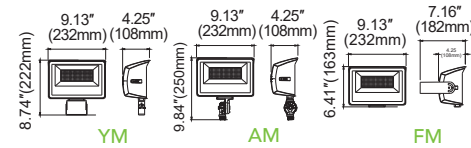

DESCRIPTION

- ◆ Wattage Selectable.
- ◆ CCT Selectable 3000K/4000K /5000K and single CCT options.
- ◆ Novel shape, high light effect.
- ◆ Rich mounting types: AM,YM,FM,Easy to install and operate.
- ◆ 0-10V dimming capability is standard
- ◆ Optional photocell are available.
- ◆ Wet (IP65) rating.
- ◆ 5-year warranty.

LED FLOOD LIGHT

ACCESSORIES

Knuckle bracket (AM)	Yoke mounting bracket (YM)	Flood mounting bracket (FM)
Knuckle bracket (AM)	Yoke mounting bracket (YM)	Flood mounting bracket (FM)

Watt	Voltage	Lumens	Efficacy	Net Weight	Wattage Selectable	CCT Selectable	PF	CRI	Beam Angle
15W	120-277 Vac	1950-2250 lm	130-145 lm/w	1.0 KG	Wattage adjustable range 20%-100%	3000K 4000K 5000K	≥0.9	>80	7H7V 7H6V 6H6V 5H5V
30W	220-240 Vac	3900-4500 lm	130-145 lm/w	1.0 KG					
60W	120-277 Vac	7800-9000 lm	130-145 lm/w	3.5 KG					
80W		10400-12000 lm	130-145 lm/w	5.0 KG					
100W		13000-15000 lm	130-145 lm/w	5.0 KG					
150W		220-240 Vac	19500-22500 lm	130-145 lm/w					
200W	277-480 Vac	26000-30000 lm	130-145 lm/w	5.8 KG					
240W		31200-36000 lm	130-145 lm/w	7.0 KG					
300W		39000-45000 lm	130-145 lm/w	7.0 KG					

DIMENSIONS

15W, 30W

60W

80W, 100W

150W, 200W

240W, 300W

INSTALLATION DIAGRAM