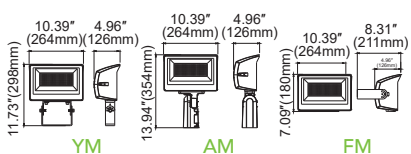

LED FLOOD LIGHT

ACCESSORIES

Knuckle bracket (AM)	Yoke mounting bracket (YM)	Flood mounting bracket (FM)
Knuckle bracket (AM)	Yoke mounting bracket (YM)	Flood mounting bracket (FM)

Watt	Voltage	Lumens	Efficacy	Net Weight	Wattage Selectable	CCT Selectable	PF	CRI	Beam Angle
15W	120-277 Vac	1950-2250 lm	130-145 lm/w	1.0 KG	Wattage adjustable range 20%-100%	3000K 4000K 5000K	≥0.9	>80	7H7V 7H6V 6H6V 5H5V
30W	220-240 Vac	3900-4500 lm	130-145 lm/w	1.0 KG					
60W	120-277 Vac	7800-9000 lm	130-145 lm/w	3.5 KG					
80W		10400-12000 lm	130-145 lm/w	5.0 KG					
100W		13000-15000 lm	130-145 lm/w	5.0 KG					
150W		220-240 Vac	19500-22500 lm	130-145 lm/w					
200W	277-480 Vac	26000-30000 lm	130-145 lm/w	5.8 KG					
240W		31200-36000 lm	130-145 lm/w	7.0 KG					
300W		39000-45000 lm	130-145 lm/w	7.0 KG					

DIMENSIONS

15W, 30W

60W

80W, 100W

150W, 200W

240W, 300W

INSTALLATION DIAGRAM