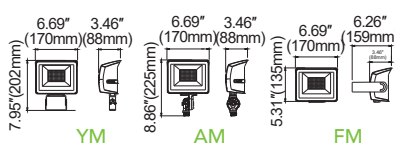

DESCRIPTION

- ◆ Wattage Selectable.
- ◆ CCT Selectable 3000K/4000K /5000K and single CCT options.
- ◆ Novel shape, high light effect.
- ◆ Rich mounting types: AM,YM,FM,Easy to install and operate.
- ◆ 0-10V dimming capability is standard
- ◆ Optional photocell are available.
- ◆ Wet (IP65) rating.
- ◆ 5-year warranty.

LED FLOOD LIGHT

ACCESSORIES

Knuckle bracket (AM)	Yoke mounting bracket (YM)	Flood mounting bracket (FM)
Knuckle bracket (AM)	Yoke mounting bracket (YM)	Flood mounting bracket (FM)

Watt	Voltage	Lumens	Efficacy	Net Weight	Wattage Selectable	CCT Selectable	PF	CRI	Beam Angle
15W	120-277 Vac	1950-2250 lm	130-145 lm/w	1.0 KG	Wattage adjustable range 20%-100%	3000K 4000K 5000K	≥0.9	>80	7H7V 7H6V 6H6V 5H5V
30W	220-240 Vac	3900-4500 lm	130-145 lm/w	1.0 KG					
60W	120-277 Vac	7800-9000 lm	130-145 lm/w	3.5 KG					
80W		10400-12000 lm	130-145 lm/w	5.0 KG					
100W		13000-15000 lm	130-145 lm/w	5.0 KG					
150W		220-240 Vac	19500-22500 lm	130-145 lm/w					
200W	277-480 Vac	26000-30000 lm	130-145 lm/w	5.8 KG					
240W		31200-36000 lm	130-145 lm/w	7.0 KG					
300W		39000-45000 lm	130-145 lm/w	7.0 KG					

DIMENSIONS

15W, 30W

60W

80W, 100W

150W, 200W

240W, 300W

INSTALLATION DIAGRAM