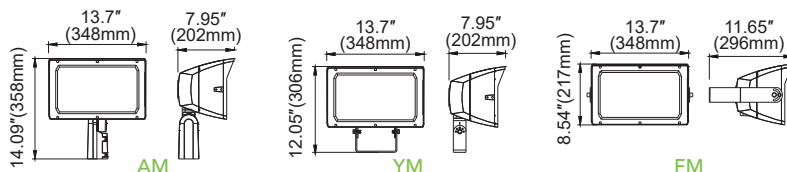

LED FLOOD LIGHT

ACCESSORIES

Knuckle bracket (AM)	Yoke mounting bracket (YM)	Flood mounting bracket (FM)
Knuckle bracket (AM)	Yoke mounting bracket (YM)	Flood mounting bracket (FM)

Watt	Voltage	Lumens	Efficacy	Net Weight	Wattage Selectable	CCT Selectable	PF	CRI	Beam Angle
15W	120-277 Vac	1950-2250 lm	130-145 lm/w	1.0 KG	Wattage adjustable range 20%-100%	3000K 4000K 5000K	≥0.9	>80	7H7V 7H6V 6H6V 5H5V
30W	220-240 Vac	3900-4500 lm	130-145 lm/w	1.0 KG					
60W	120-277 Vac	7800-9000 lm	130-145 lm/w	3.5 KG					
80W		10400-12000 lm	130-145 lm/w	5.0 KG					
100W		13000-15000 lm	130-145 lm/w	5.0 KG					
150W		220-240 Vac	19500-22500 lm	130-145 lm/w					
200W	277-480 Vac	26000-30000 lm	130-145 lm/w	5.8 KG					
240W		31200-36000 lm	130-145 lm/w	7.0 KG					
300W		39000-45000 lm	130-145 lm/w	7.0 KG					

DIMENSIONS

15W, 30W

60W

80W, 100W

150W, 200W

240W, 300W

INSTALLATION DIAGRAM