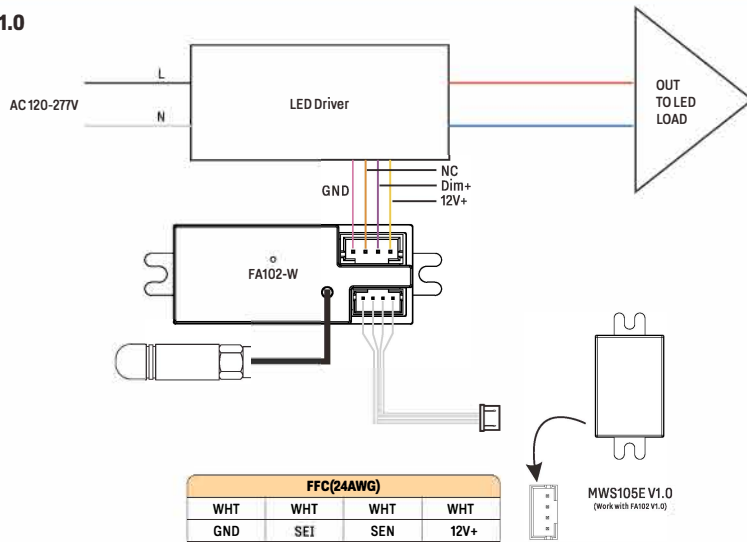

Note: The test transmission distance of two FA102-W

- 3.48
- 2.5
- 1.52
- 0.54
- 0.44
- 1.41
- 2.39
- 3.37
- 4.35
- 5.33
- 6.31
- 7.29
- 8.27
- 9.25
- 10.23
- 11.21
- 12.19
- 13.17

Co ordination System Description:

Line Colr	XYZ	Theta-Phi
Red L.	Axis X	Theta90-Phio
Green L.	Axis Y	Theta90-Phi90
Blue L.	Axis Z	Theta0

WIRING

V1.0

V2.0

— 1/2 inch US standard knockout

AMERICAN INCH PRODUCTS		
Size	T.P.I	Major Dia.
	inch	inch
R1/2	14	0.825