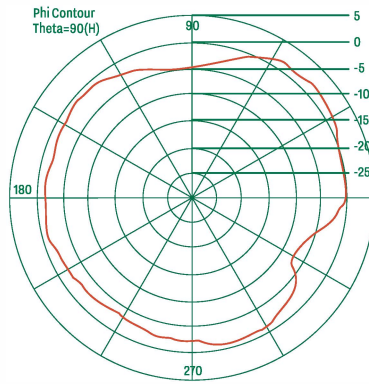

TRANSMISSION

T45-P45

T45-P225

T0-P0

XOZ

XOY

YOZ

Wireless Signal Strength	
Transmission Distance	RSSI(dbm)
164ft(50m)	-43
328ft(100m)	-45
492ft(150m)	-49
656ft(200m)	-54
820ft(250m)	-57
860ft(262m)	-58

Note: The test transmission distance of two FA102-W

- 3.48
- 2.5
- 1.52
- 0.54
- 0.44
- 1.41
- 2.39
- 3.37
- 4.35
- 5.33
- 6.31
- 7.29
- 8.27
- 9.25
- 10.23
- 11.21
- 12.19
- 13.17

Co ordination System Description:

Line Colr	XYZ	Theta-Phi
Red L.	Axis X	Theta90-Phio
Green L.	Axis Y	Theta90-Phi90
Blue L.	Axis Z	Theta0

WIRING

V1.0

V2.0

— 1/2 inch US standard knockout

AMERICAN INCH PRODUCTS		
Size	T.P.I	Major Dia.
	inch	inch
R1/2	14	0.825