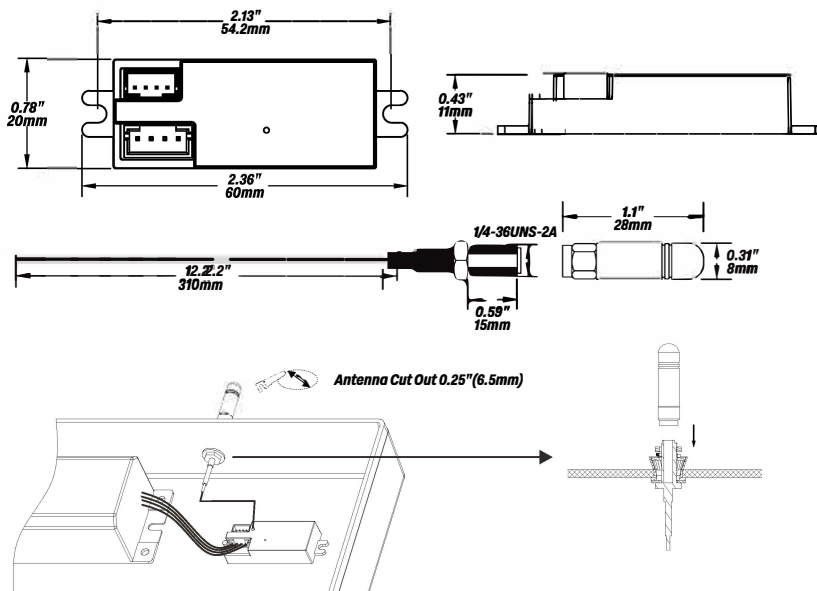

DIMENSIONS

Unit: inch/mm

SPECIFICATIONS

Input Voltage: DC 12V
 Power Supply Source: Min 150mA
 Dimming: Class 2, 0-10V DC 10mA Max
 Sinking Current: 10mA Max

Bluetooth Transmit: 860ft Max
 Radio Frequency: 2.4GHz ± 75MHz
 Bluetooth Version: 5.0