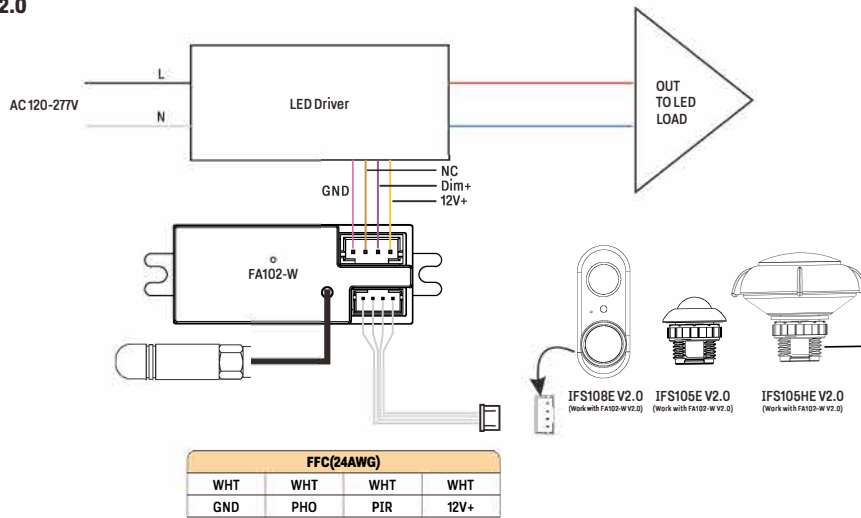

Note: The test transmission distance of two FA102-W

- 3.48
- 2.5
- 1.52
- 0.54
- 0.44
- 1.41
- 2.39
- 3.37
- 4.35
- 5.33
- 6.31
- 7.29
- 8.27
- 9.25
- 10.23
- 11.21
- 12.19
- 13.17

Co ordination System Description:

Line Colr	XYZ	Theta-Phi
Red L.	Axis X	Theta90-Phio
Green L.	Axis Y	Theta90-Phi90
Blue L.	Axis Z	Theta0

WIRING

V1.0

V2.0

— 1/2 inch US standard knockout

AMERICAN INCH PRODUCTS		
Size	T.P.I	Major Dia.
	inch	inch
R1/2	14	0.825