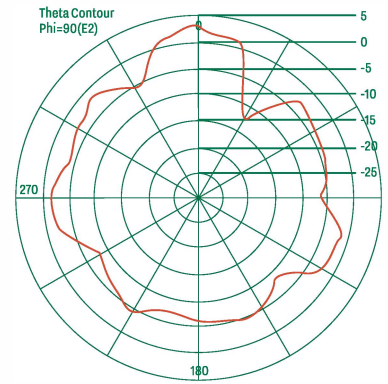

TRANSMISSION

T45-P45

T45-P225

T0-P0

XOZ

XOY

YOZ

Wireless Signal Strength	
Transmission Distance	RSSI(dbm)
164ft(50m)	-43
328ft(100m)	-45
492ft(150m)	-49
656ft(200m)	-54
820ft(250m)	-57
860ft(262m)	-58

Note: The test transmission distance of two FA102-W

- 3.48
- 2.5
- 1.52
- 0.54
- 0.44
- 1.41
- 2.39
- 3.37
- 4.35
- 5.33
- 6.31
- 7.29
- 8.27
- 9.25
- 10.23
- 11.21
- 12.19
- 13.17

Co ordination System Description:

Line Colr	XYZ	Theta-Phi
Red L.	Axis X	Theta90-Phio
Green L.	Axis Y	Theta90-Phi90
Blue L.	Axis Z	Theta0

WIRING

V1.0

V2.0

— 1/2 inch US standard knockout

AMERICAN INCH PRODUCTS		
Size	T.P.I	Major Dia.
	inch	inch
R1/2	14	0.825