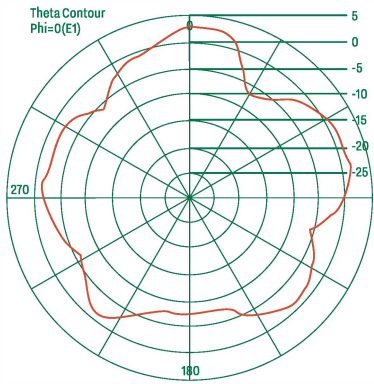

TRANSMISSION

T45-P45

T45-P225

T0-P0

XOZ

XOY

YOZ

Wireless Signal Strength	
Transmission Distance	RSSI(dbm)
164ft(50m)	-43
328ft(100m)	-45
492ft(150m)	-49
656ft(200m)	-54
820ft(250m)	-57
860ft(262m)	-58

Note: The test transmission distance of two FA102-W

- 3.48
- 2.5
- 1.52
- 0.54
- 0.44
- 1.41
- 2.39
- 3.37
- 4.35
- 5.33
- 6.31
- 7.29
- 8.27
- 9.25
- 10.23
- 11.21
- 12.19
- 13.17

Co ordination System Description:

Line Colr	XYZ	Theta-Phi
Red L.	Axis X	Theta90-Phio
Green L.	Axis Y	Theta90-Phi90
Blue L.	Axis Z	Theta0

WIRING

V1.0

V2.0

— 1/2 inch US standard knockout

AMERICAN INCH PRODUCTS		
Size	T.P.I	Major Dia.
	inch	inch
R1/2	14	0.825