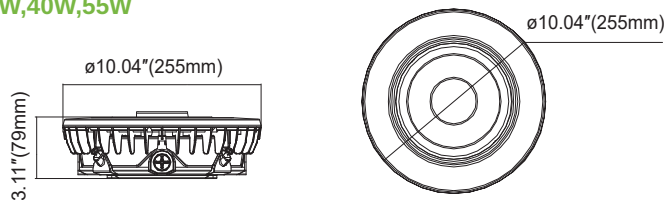

DESCRIPTION

- ◆ Rich housing colors: White, Brown.
- ◆ CCT Selectable 3000K/4000K /5000K and single CCT options.
- ◆ 1-10V dimming capability is standard.
- ◆ Mounting options include surface-mounting and pendant-mounting using 3/4" electrical conduit.
- ◆ Polycarbonate lens with 150 degree.
- ◆ cULus listed for wet locations in ambient temperatures from -30°C to 50°C (-22°F to 122°F).
- ◆ 5-year warranty.
- ◆ Wet (IP65) rating.

ROUND PARKING GARAGE LIGHT

Watt	Voltage	Lumens	Efficacy	Net Weight	CCT Selectable	PF	CRI	Beam Angle
25W	120-277 Vac	3250-3500 lm	130-140 lm/w	1.6 KG	3000K 4000K 5000K	≥0.9	>80	150°
40W		5200-5600 lm	130-140 lm/w	1.64 KG				
55W	220-240 Vac	7150-7700 lm	130-140 lm/w	1.69 KG				
75W	120-347 Vac	9750-10500 lm	130-140 lm/w	2.10 KG				
100W		13000-14000 lm	130-140 lm/w	2.10 KG				

DIMENSIONS

25W,40W,55W

75W,100W

INSTALLATION DIAGRAM