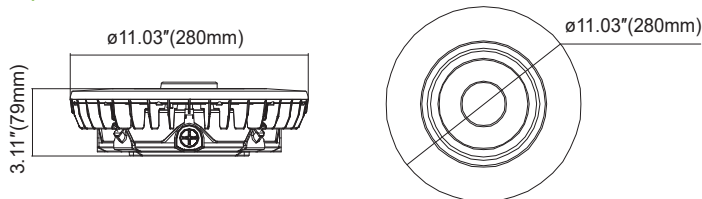

DESCRIPTION

- ◆ Rich housing colors: White, Brown.
- ◆ CCT Selectable 3000K/4000K /5000K and single CCT options.
- ◆ 1-10V dimming capability is standard.
- ◆ Mounting options include surface-mounting and pendant-mounting using 3/4" electrical conduit.
- ◆ Polycarbonate lens with 150 degree.
- ◆ cULus listed for wet locations in ambient temperatures from -30°C to 50°C (-22°F to 122°F).
- ◆ 5-year warranty.
- ◆ Wet (IP65) rating.

ROUND PARKING GARAGE LIGHT

Watt	Voltage	Lumens	Efficacy	Net Weight	CCT Selectable	PF	CRI	Beam Angle
25W	120-277 Vac	3250-3500 lm	130-140 lm/w	1.6 KG	3000K 4000K 5000K	≥0.9	>80	150°
40W		5200-5600 lm	130-140 lm/w	1.64 KG				
55W	220-240 Vac	7150-7700 lm	130-140 lm/w	1.69 KG				
75W	120-347 Vac	9750-10500 lm	130-140 lm/w	2.10 KG				
100W		13000-14000 lm	130-140 lm/w	2.10 KG				

DIMENSIONS

25W,40W,55W

75W,100W

INSTALLATION DIAGRAM