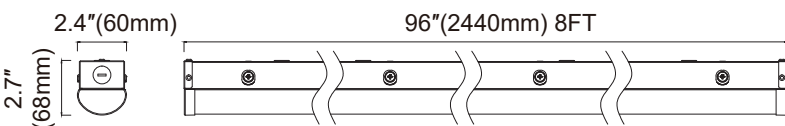

## ACCESSORIES

Watt	Voltage	Lumens	Efficacy	Net Weight	Wattage Selectable	PF	CRI	Beam Angle
20W	120-277 Vac 220-240 Vac	2600~2800 lm	130~140 lm/w	0.8 KG	/	≥0.9	>80	130°
40W		5000~5320 lm	125~133 lm/w	1.5 KG	40W,30W,20W			
60W		8000~8500 lm	132~140 lm/w	2.7 KG	60W,50W,40W			
70W		9240~9800 lm	132~140 lm/w	2.7 KG	60W,50W,40W			
80W		10320~10720 lm	129~134 lm/w	2.7 KG	80W,70W,60W			
90W		10890~11880 lm	121~132 lm/w	2.7 KG	90W,80W,70W			

## DIMENSIONS

20W

40W

60W,70W,80W,90W