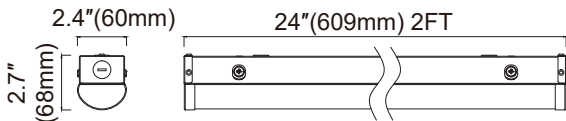

## ACCESSORIES

Watt	Voltage	Lumens	Efficacy	Net Weight	Wattage Selectable	PF	CRI	Beam Angle
20W	120-277 Vac 220-240 Vac	2600~2800 lm	130~140 lm/w	0.8 KG	/	≥0.9	>80	130°
40W		5000~5320 lm	125~133 lm/w	1.5 KG	40W,30W,20W			
60W		8000~8500 lm	132~140 lm/w	2.7 KG	60W,50W,40W			
70W		9240~9800 lm	132~140 lm/w	2.7 KG	60W,50W,40W			
80W		10320~10720 lm	129~134 lm/w	2.7 KG	80W,70W,60W			
90W		10890~11880 lm	121~132 lm/w	2.7 KG	90W,80W,70W			

## DIMENSIONS

20W

40W

60W,70W,80W,90W