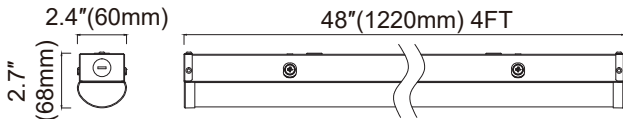

## ACCESSORIES

Watt	Voltage	Lumens	Efficacy	Net Weight	Wattage Selectable	PF	CRI	Beam Angle
20W	120-277 Vac 220-240 Vac	2600~2800 lm	130~140 lm/w	0.8 KG	/	≥0.9	>80	130°
40W		5000~5320 lm	125~133 lm/w	1.5 KG	40W,30W,20W			
60W		8000~8500 lm	132~140 lm/w	2.7 KG	60W,50W,40W			
70W		9240~9800 lm	132~140 lm/w	2.7 KG	60W,50W,40W			
80W		10320~10720 lm	129~134 lm/w	2.7 KG	80W,70W,60W			
90W		10890~11880 lm	121~132 lm/w	2.7 KG	90W,80W,70W			

## DIMENSIONS

20W

40W

60W,70W,80W,90W