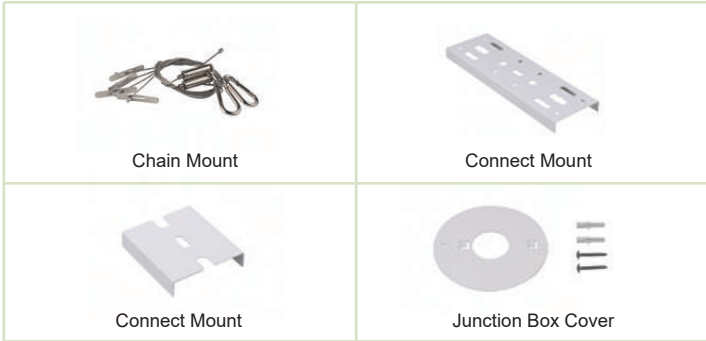

## DESCRIPTION

- ◆ Wattage Selectable.
- ◆ Class P driver, 0-10V dimming capability is standard.
- ◆ Polycarbonate lens with 130 degree.
- ◆ Optional mountings: surface mount and hanging mount.
- ◆ The fixture can be lengthened in field.
- ◆ Optional PIR sensor, microwave sensor and emergency back up are available.
- ◆ cULus listed for damp locations.
- ◆ 5-year warranty.

# LED LINEAR STRIP LIGHT

## ACCESSORIES

Watt	Voltage	Lumens	Efficacy	Net Weight	Wattage Selectable	PF	CRI	Beam Angle
20W	120-277 Vac 220-240 Vac	2600~2800 lm	130~140 lm/w	0.8 KG	/	≥0.9	>80	130°
40W		5000~5320 lm	125~133 lm/w	1.5 KG	40W,30W,20W			
60W		8000~8500 lm	132~140 lm/w	2.7 KG	60W,50W,40W			
70W		9240~9800 lm	132~140 lm/w	2.7 KG	60W,50W,40W			
80W		10320~10720 lm	129~134 lm/w	2.7 KG	80W,70W,60W			
90W		10890~11880 lm	121~132 lm/w	2.7 KG	90W,80W,70W			

## DIMENSIONS

20W

40W

60W,70W,80W,90W